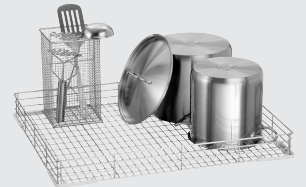

- ▶ Basket size: 665 x 550 mm
- ✓ Inside height: 70 mm

- ▶ Suitable for:
 - ✓ Pots
 - ✓ Pans
 - ✓ GN containers

Individually usable stainless steel washing basket for pots, pans or GN containers to suit tray dishwasher TS5500.

- Inside height: 70 mm
- Stackable: No
- Number of shelves: 1
- Colour: Silver
- Design: Flat
- Material: CNS 18/10
- Important information: -
- Suitable for:
 - Pots
 - Pans
 - GN containers
- Basket size: 665 x 550 mm
- Size: W 665 x D 550 x H 75 mm
- Weight: 2.5 kg

Tray basket TS

CNS
18/10

- Inside height: 195 mm
- Number of shelves: 8
- Design: Tray holders
- Tray size max.: 600 x 400 mm
- Material: CNS 18/10
- Important information: -
- Basket size: 300 x 465 mm
- Suitable for: Trays
Baking trays
Chopping boards
- Size: W 300 x D 472 x H 200 mm