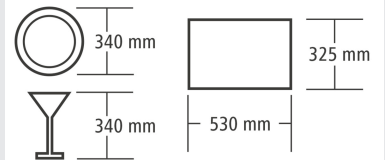

- Dishwasher with thermal disinfection
- ✓ Rinse cycle with cycle time of 600 seconds
- ✓ Tank temperature: 65°C
- ✓ Boiler temperature: 87°C

- Output/h: Up to 60 baskets
- Cycle time: 60 / 90 / 120 / 180 / 360 / 600 seconds

- Tank volume: 10 litres

- Tank heating: 1.1 kW
- Boiler heating: 6 kW

- Easy to operate via colour display
- Saving consumption of resources

- We recommend a warm water connection

An economical model with top hygiene standards: The thermal disinfection meets hygiene standards and leaves behind perfectly clean, germ-free crockery. The integrated rinse pump ensures constant washing results and reduces the consumption of water, energy, detergent and rinsing agent.