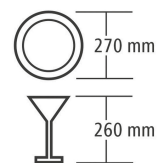

- ▶ Lye pump
- ▶ Cleaning agent dosing pump
- ▶ Rinsing agent dosing pump
- ▶ Water softener
- ▶ Cold rinsing
- ▶ Self-cleaning

- ▶ Glass height max.: 260 mm
- ▶ Plate height max.: 270 mm

- ▶ We recommend a hot water connection.

- | | |
|---|---|
| <ul style="list-style-type: none"> • Plate height max.: 270 mm • Door double-walled: Yes • Can be fitted below the counter: Yes • Glasses height max.: 260 mm • Power load: 7,9 kW 400 V 50 Hz • Equipment connection: 3 NAC • Boiler heater: 6 kW • Tank heater: 1,4 kW • Dry-run protection: Yes • Control lamp: - • ON/OFF switch: Yes • Lye pump: Yes • Water softener: Yes • Clear rinsing dosing pump: Yes • Safety thermostat: Yes • Cleaning agent dosing pump: Yes • Basket dimensions: 500 x 500 mm • Run-time: 60 / 90 / 180 seconds • Output / hour max.: 60 baskets • Self-cleaning: Yes • Cold rinsing: Yes • Double-walled: Yes • Tank volume: 15 litre(s) • Water consumption at 2 bar: 2,1 litres / wash cycle • Water pressure: 2 - 4 bar • Water supply: G 3/4" M • Water outlet: Ø 18 mm | <ul style="list-style-type: none"> • Water intake temperature: to 50 °C • Number of wash programs: 3 • Material: Stainless steel • Important information: - • Door contact switch: Yes • Display: Boiler temperature Fault messages Programme code Tank temperature Maintenance display • Including: 1 drainage hose 1 cutlery basket 1 filling funnel for salt 1 universal basket 1 plate basket 1 supply hose Surface strainer • Properties: 1 canister for rinse aid 1 canister for cleaner • Cleaning kit consisting of: Permanently mounted • Delivery state: W 600 x D 710 x H 825 mm • Size: 57 kg • Weight: |
|---|---|