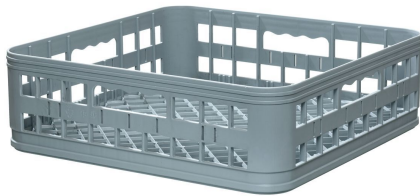

- ▶ Glass height max.: 300 mm

- ▶ Lye pump
- ▶ Cleaning agent dosing pump
- ▶ Rinsing agent dosing pump
- ▶ Water softener
- ▶ Cold rinsing
- ▶ Self-cleaning

- ▶ We recommend a hot water connection.

This glass dishwasher is a space-saving solution for small kitchens and sculleries. Thanks to the pre-installed cleaning kit with integrated canisters for detergent and rinse aid, no further space for dishwasher accessories such as canisters and hoses is required in the kitchen.

Dishwasher GS K400 LPWR K

Add on Products

Universal basket 400x400x135

- Basket size: 400 x 400 mm
- Number of shelves: 1
- Colour: Grey
- Design: Flat
- Suitable for: Glasses
Cups
- Important information: -
- Inside height: 107 mm
- Stackable: Yes
- Material: Plastic
- Size: W 400 x D 400 x H 135 mm

Code-No. 109325
GTIN 4015613468303

Basket for glasses 400x400x185

- Basket size: 400 x 400 mm
- Number of shelves: 4
- Colour: White
- Design: Tilted
- Suitable for: Glasses
Cups
- Important information: -
- Stackable: No
- Material: Steel
Coated
- Inside height: 150 mm