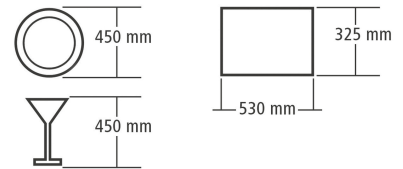

Basket transport dishwasher KTS500 R

- ▶ Ready for cabinet in no time
- ✓ Glasses height max.: 450 mm
- ✓ Plates height max.: 450 mm
- ✓ Tray size max.: 530 x 325 mm

- ▶ Output / hour max.: 70 - 100 baskets
- ▶ Cycle time: 35 / 50 seconds

Basket transport dishwasher KTS500 R

Add on Products

Universal basket 500x500x100

- Stackable: Yes
- Basket size: 500 x 500 mm
- Number of shelves: 1
- Colour: Brown
- Design: Flat
- Suitable for: Glasses
Cups
- Important information: -
- Inside height: 84 mm
- Material: Plastic
- Size: W 500 x D 500 x H 100 mm

Code-No. 5301
GTIN 4015613653952

Plates basket 500x500x100

- Stackable: Yes
- Basket size: 500 x 500 mm
- Number of shelves: 1
- Colour: Brown
- Design: Fingers
- Suitable for: Trays
Plates
- Important information: -
- Material: Plastic
- Size: W 500 x D 500 x H 100 mm
- Weight: 1.4 kg