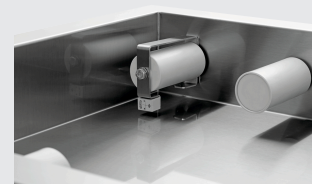

- ▶ Clever solution
 - ✓ Transport roller with sensor controlled end switch-off

- ▶ Assembly side on dishwasher
 - ✓ Left

- ▶ Water outlet: 1 1/2"

- ▶ Height-adjustable

The discharge table with transport rollers is the perfect complement to the KTS5000 basket conveyor dishwasher. 20 transport rollers ensure smooth operation. Thanks to the integrated sensor, the transport belt of the KTS5000 automatically stops when the discharge table is full.

- Height adjustable: 900 mm to 950 mm
- Model: 20 transport rollers, 1 with end switch-off (sensor)
- Base shelf: No
- Splash protection: No
- Assembly side on dishwasher: Left
- With waste chute: No
- With sink: No
- Properties: -
- Height-adjustable: Yes
- Material: Stainless steel
- Important information: -
- Water outlet: 1 1/2"
- Size: W 1,600 x D 645 x H 910 mm
- Weight: 26.8 kg

Power cleaner F1L, set of 2

- Designed for: Stubborn dirt, especially in kitchens
Grill and combi steamer cleaning (without cleaning system)
- Content: 2 x 1 litre
- Model: Liquid
High concentrate
- Ph level: 13,5
- HACCP compliant: Yes
- Chlorine-free: Yes
- Phosphate-free: Yes

Code-No. 173078
GTIN 4015613731926

Stainl.steel polish.spray 500ml can

- Content / can: 500 ml
- Application: Remove heavy soiling such as grease residue first
Do not spray onto hot surfaces
- allow them to cool down first:
- Application: Before use, bring the can to room temperature and shake well
Spray sparingly onto the surfaces to be cleaned