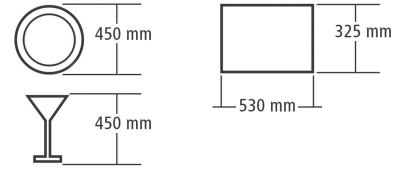

Basket transport dishwasher KTS5000

- ▶ Ready for cabinet installation in no time
- ✓ Glasses height max.: 450 mm
- ✓ Plate height max.: 450 mm
- ✓ Tray size max.: 530 x 325 mm

- ▶ Output / hour max.: 83 - 104 baskets
- ▶ Run-time: 35 / 45 seconds

- Height adjustable: 900 mm to 950 mm
- Model: 20 transport rollers, 1 with end switch-off (sensor)
- Base shelf: No
- Splash protection: No
- Assembly side on dishwasher: Left
- With waste chute: No
- With sink: No
- Properties: -
- Height-adjustable: Yes
- Material: Stainless steel

Code-No. 110626
GTIN 4015613737720

Pre-clearing table KTS5000

- Height adjustable: 900 mm to 950 mm
- Beaker capacity: 50 litre(s)
- Size basin: W 500 x D 400 x H 250 mm
- Position sink: Left
- Water outlet: 1 1/2"
- Base shelf: Yes
- Splash protection: yes
- Height of splash protection: 140 mm
- Assembly side on dishwasher: Right
- With waste chute: Yes
- With sink: Yes

Code-No. 110625
GTIN 4015613737713

Universal basket, 500x500x100

- Stackable: Yes
- Basket size: 500 x 500 mm
- Number of shelves: 1
- Colour: Brown
- Design: Flat
- Suitable for: Glasses, Cups
- Important information: -
- Inside height: 84 mm
- Material: Plastic
- Size: W 500 x D 500 x H 100 mm