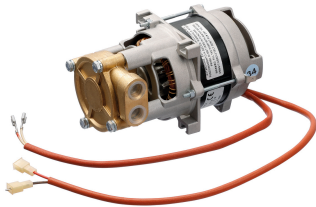

Code-No. 300147
GTIN 4015613709178

Pressure booster pump set DSS10

- Power load: 0,15 kW | 230 V | 50 Hz
- Important information: -
- Material: Plastic
- Properties: -
- Set comprises: 1 pump (W 100 x D 175 x H 110 mm, 1.5 A)
1 condenser (W 35 x D 120 x H 35 mm)
- 6.3 µF):
- Set comprises: 1 hose, rubber
Installation material
- Designed for: Dishwasher US E500 LPR
Dishwasher US C500 LP