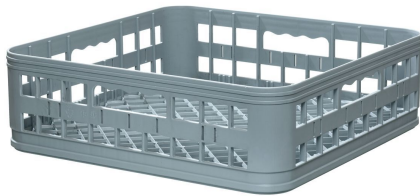

- ▶ Basket dimensions: 400 x 400 mm
- ▶ Max. glass height: 305 mm

- ▶ Output/h: 60 baskets
- ▶ Cycle time: 60 / 90 / 120 / 180 seconds

- ▶ Dishwasher including:
 - ✓ Rinse aid dosing pump
 - ✓ Discharge pump
 - ✓ Detergent dosing pump
 - ✓ Water softener
 - ✓ Cold rinse

Universal basket 400x400x135

- Basket size: 400 x 400 mm
- Number of shelves: 1
- Colour: Grey
- Design: Flat
- Suitable for: Glasses
Cups
- Important information: -
- Inside height: 107 mm
- Stackable: Yes
- Material: Plastic
- Size: W 400 x D 400 x H 135 mm

Code-No. 109325
GTIN 4015613468303

Basket for glasses 400x400x185

- Basket size: 400 x 400 mm
- Number of shelves: 4
- Colour: White
- Design: Tilted
- Suitable for: Glasses
Cups
- Important information: -
- Stackable: No
- Material: Steel
Coated
- Inside height: 150 mm