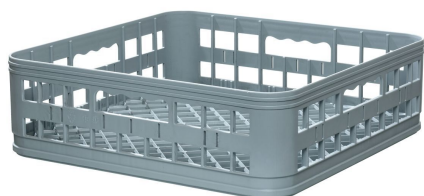

- ▶ Basket dimensions: 400 x 400 mm
- ▶ Max. glass height: 305 mm

- ▶ Output/h: 60 baskets
- ▶ Cycle time: 60 / 90 / 120 / 180 seconds

- ▶ Dishwasher including:
 - ✓ Rinse aid dosing pump
 - ✓ Discharge pump
 - ✓ Cold rinse

Universal basket 400x400x135

- Basket size: 400 x 400 mm
- Number of shelves: 1
- Colour: Grey
- Design: Flat
- Suitable for: Glasses
Cups
- Important information: -
- Inside height: 107 mm
- Stackable: Yes
- Material: Plastic
- Size: W 400 x D 400 x H 135 mm

Code-No. 109325
GTIN 4015613468303

Basket for glasses 400x400x185

- Basket size: 400 x 400 mm
- Number of shelves: 4
- Colour: White
- Design: Tilted
- Suitable for: Glasses
Cups
- Important information: -
- Stackable: No
- Material: Steel
Coated
- Inside height: 150 mm