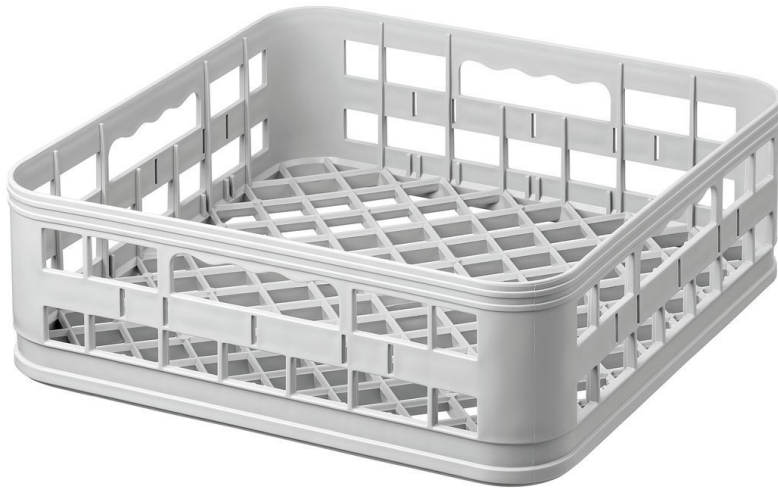

# Universal basket 350x350x110

**Bartscher**

- ▶ Basket size: 350 x 350 mm
- ▶ Basket height: 110 mm

- Basket size: 350 x 350 mm
- Number of shelves: 1
- Colour: Grey
- Design: Flat
- Suitable for: Glasses  
Cups
- Important information: -
- Inside height: 103 mm
- Stackable: Yes
- Material: Plastic
- Size: W 350 x D 350 x H 110 mm
- Weight: 0.8 kg

#### Insert for saucers f. dishw.basket

- Important information: -
- Material: Steel  
Coated
- Number of shelves: 14
- Size: W 300 x D 100 x H 90 mm
- Weight: 0.2 kg

Code-No. 110317  
GTIN 4015613432014

#### Cutlery cylinder for dishwashers

- Colour: Grey
- Important information: -
- Material: Plastic
- Diameter: 107 mm
- Size: W 107 x D 107 x H 119 mm
- Weight: 0.1 kg

Code-No. 110318  
GTIN 4015613432021