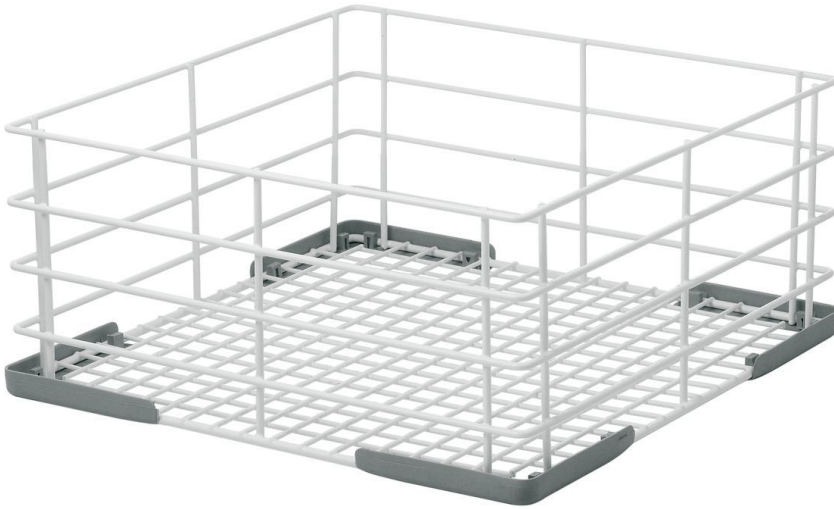

Universal basket 350x350x170

Bartscher

- ▶ Basket size: 350 x 350 mm
- ▶ Basket height: 170 mm

- Basket size: 350 x 350 mm
- Number of shelves: 1
- Colour: White
- Design: Flat
- Suitable for: Glasses
Cups
- Important information: -
- Inside height: 143 mm
- Stackable: No
- Material: Steel
Coated
- Size: W 350 x D 350 x H 170 mm
- Weight: 1.5 kg

Insert for saucers f. dishw.basket

- Important information: -
- Material: Steel
Coated
- Number of shelves: 14
- Size: W 300 x D 100 x H 90 mm
- Weight: 0.2 kg

Code-No. 110317
GTIN 4015613432014

Cutlery cylinder for dishwashers

- Colour: Grey
- Important information: -
- Material: Plastic
- Diameter: 107 mm
- Size: W 107 x D 107 x H 119 mm
- Weight: 0.1 kg

Code-No. 110318
GTIN 4015613432021