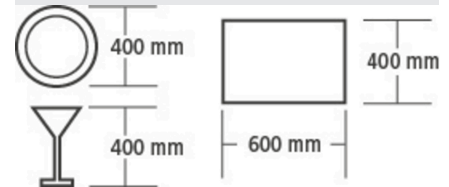

- Output/h: 60 baskets
- Run-time: 60 – 180 seconds

- Lye pump
- Cleaning agent dosing pump
- Water softener

- Double walled
- Can be built under

- Suitable for
  - ✓ Glasses
  - ✓ Dishes
  - ✓ Baking sheets
  - ✓ Trays