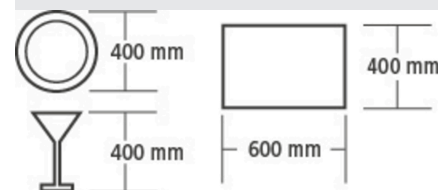

- Output/h: 60 baskets
- Run-time: 60 – 180 seconds

- Lye pump
- Cleaning agent dosing pump

- Double walled
- Can be built under

- Suitable for
  - ✓ Glasses
  - ✓ Dishes
  - ✓ Baking sheets
  - ✓ Trays