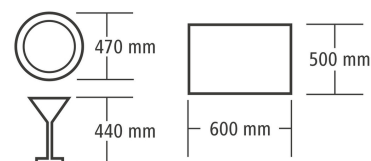

- Output/h: 24 - 60 baskets
- Run-time: 60 / 120 / 150 seconds + continuous