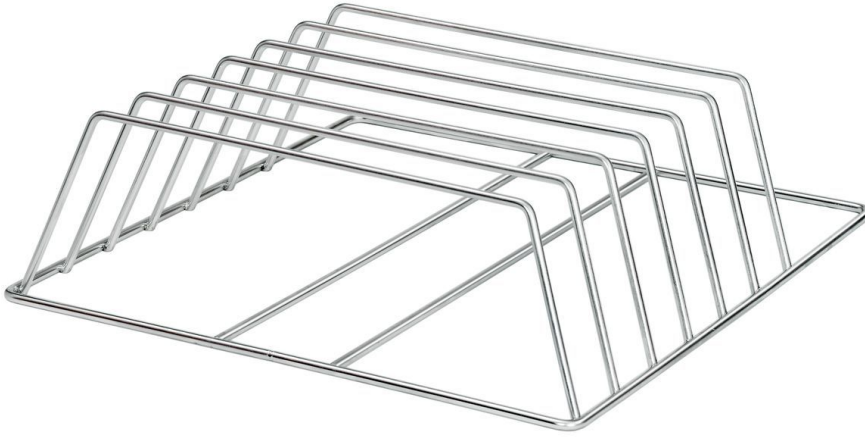

▶ Designed for: Trays
Tray size max.: 600 x 400 mm

Number of shelves: 6

- Number of shelves: 6
- Design: Tray holders
- Suitable for: Trays
- Important information: -
- Tray size max.: 600 x 400 mm
- Inside height: 150 mm
- Material: CNS 18/10
- Size: W 500 x D 500 x H 160 mm
- Weight: 1.5 kg