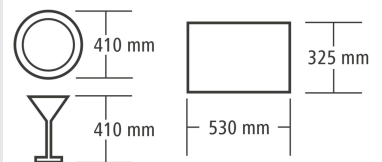

- Feed-through dishwasher with thermal disinfection
- ✓ Rinse cycle with cycle time of 600 seconds
- ✓ Tank temperature: 65°C
- ✓ Boiler temperature: 87°C

- Output/h: 12 - 45 baskets
- Cycle time: 50 / 90 / 120 / 180 / 300 / 600 seconds