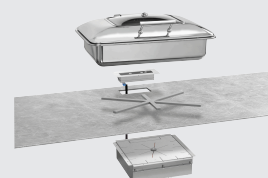

▶ Suitable worktop material:

- ✓ Glass
- ✓ Ceramic
- ✓ Marble
- ✓ Quartz
- ✓ Stone

▶ Separate control panel

- ✓ Cable length: 2 m