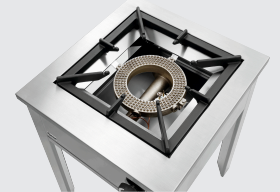

- ▶ Wart burner
- ✓ Connected load: 12.5 kW
- ✓ Gas type: Propane gas
- ✓ Natural gas nozzles H and L are enclosed

- ▶ Pot diameter min.: 280 mm
- ▶ Load-bearing capacity: 70 kg

Stool cooker in an XXL format: This stool cooker stands out thanks to its user-friendly work height and solid design. It is also extremely flexible thanks to its low weight.

- Gas burner: Wart burner
- Ignition type: Manual ignition
- Ignition guard: Yes
- Power: 12,5 kW
- Load-bearing capacity max.: 70 kg
- Operating mode: Gas
- Properties: Collection tray below the burner
- Material: CNS 18/10
Cast ribbed frame
- Important information: The pot diameter must be at least 28 cm
A pressure reducer of max. 50 mbar is necessary
- Pilot flame: Yes
- Gas type: Liquid gas
Natural gas nozzles H and L are enclosed
- Size: W 590 x D 680 x H 820 mm
- Weight: 31 kg

Stock-pot stove G-WB 1K1250 XL

Add on Products

Gas connection set GW-AI

- Suitable for commercial use: Yes
- Important information: -
- Can be used in: Inner and outer area
- Size: W 64 x D 61 x H 27 mm
- Weight: 1.3 kg

Code-No. 500180
GTIN 401561358657

Power cleaner F1L, set of 2

- Designed for: Stubborn dirt, especially in kitchens
Grill and combi steamer cleaning (without cleaning system)
- Content: 2 x 1 litre
- Model: Liquid
High concentrate
- Ph level: 13,5
- HACCP compliant: Yes
- Chlorine-free: Yes
- Phosphate-free: Yes