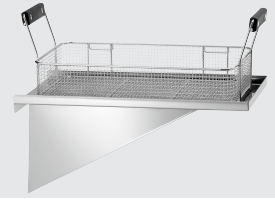

▶ Designed for bakery deep-fat fryer BF 16E

Storage surface that can be mounted individually, matches the bakery deep-fat fryer BF 16E.

- Assembly side: On both sides
- Material: CNS 18/10
- Important information: -
- Size: W 445 x D 235 x H 85 mm
- Weight: 2.9 kg